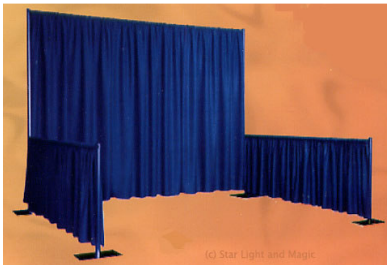

- Conference Equipment -

STANCHIONS

AVAILABLE IN CHROME OR PLASTIC
MANY ROPE AND CHAIN OPTIONS AVAILABLE

CONVENTION BOOTH PIPE & DRAPE

AVAILABLE IN 3', 8', 12', AND SOME 16' OR 22'
PLEASE INQUIRE ABOUT DRAPE FABRICS AND COLORS

CONFERENCE CLOTH AND TABLE SKIRTING

PLEASE INQUIRE ABOUT FABRICS AND COLORS

PROJECTION SCREEN

AVAILABLE IN 40X40, 50X50, OR 70X70 INCH

SOUND SYSTEM

AVAILABLE IN STANDARD, DELUXE, AND ULTRA

ALUMINUM EASELS

EASEL CLIPS AVAILABLE

- Conference Equipment -

OAK WOOD FLOOR MODEL PODIUM

CHERRY WOOD FLOOR MODEL PODIUM

FORMICA BLACK PODIUM

AVAILABLE IN TABLETOP OR FLOOR MODEL

GRAY CARPET BLACK TABLE MODEL PODIUM