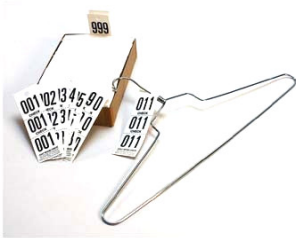

# - Guest and Baby -

**4' GARMENT RACK**  
*HOLDS 25 COATS*

**COAT CHECKS  
HANGERS**  
*AVAILABLE IN WIRE OR PLASTIC*

**ROLLAWAY BED**  
*AVAILABLE IN 39" SINGLE OR 49" DOUBLE*

**YOUTH HIGH CHAIR  
BABY HIGH CHAIR**