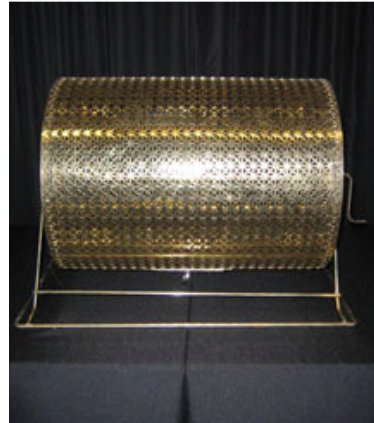

**E
V
E
N
T

M
A
K
I
N
G**

SCENT MACHINE

BULL HORN

WHITE PICKET FENCE
AVAILABLE IN 5' OR AND 10' SECTIONS

PUSH CART WITH INSULATED COMPARTMENT

RAFFLE BARRELS

GOLD SHOVEL FOR GROUND BREAKING

GOLD SCISSORS FOR RIBBON CUTTING

TRASH CONTAINER
AVAILABLE IN 30 OR 50 GALLON

RED CARPET

DISPOSABLE TRASH CONTAINERS