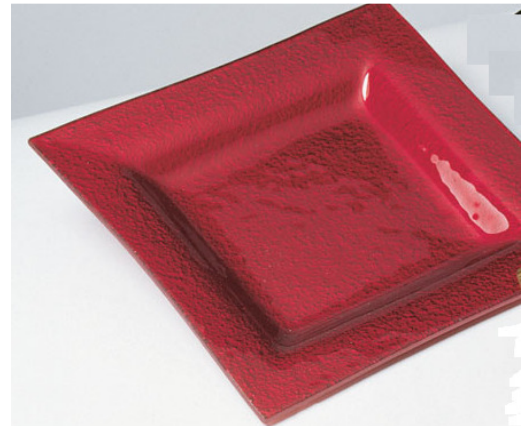

TEMPERED

SQUARE

6" BREAD

8" SALAD

9" DINNER

12" CHARGER

14" PLATTER

RECTANGULAR

10" x 6" DINNER

12" x 8" TRAY

13" x 10.5" BOWL

SQUARE AVAILABLE
10" SQUARE
7.5" SQUARE
TRIANGLE

8" METALLIC RED

FIESTAWARE MIX AND MATCH
AVAILABLE IN COBALT, PERIWINKLE, ROSE,
SEA MIST, TURQUOISE, AND YELLOW

CLEAR GLASS
AVAILABLE IN 6", 8" AND 9"

FROST
9.75" DINNER
9" DEEP DISH
7.75" DESSERT/SALAD
CUP AND SAUCER